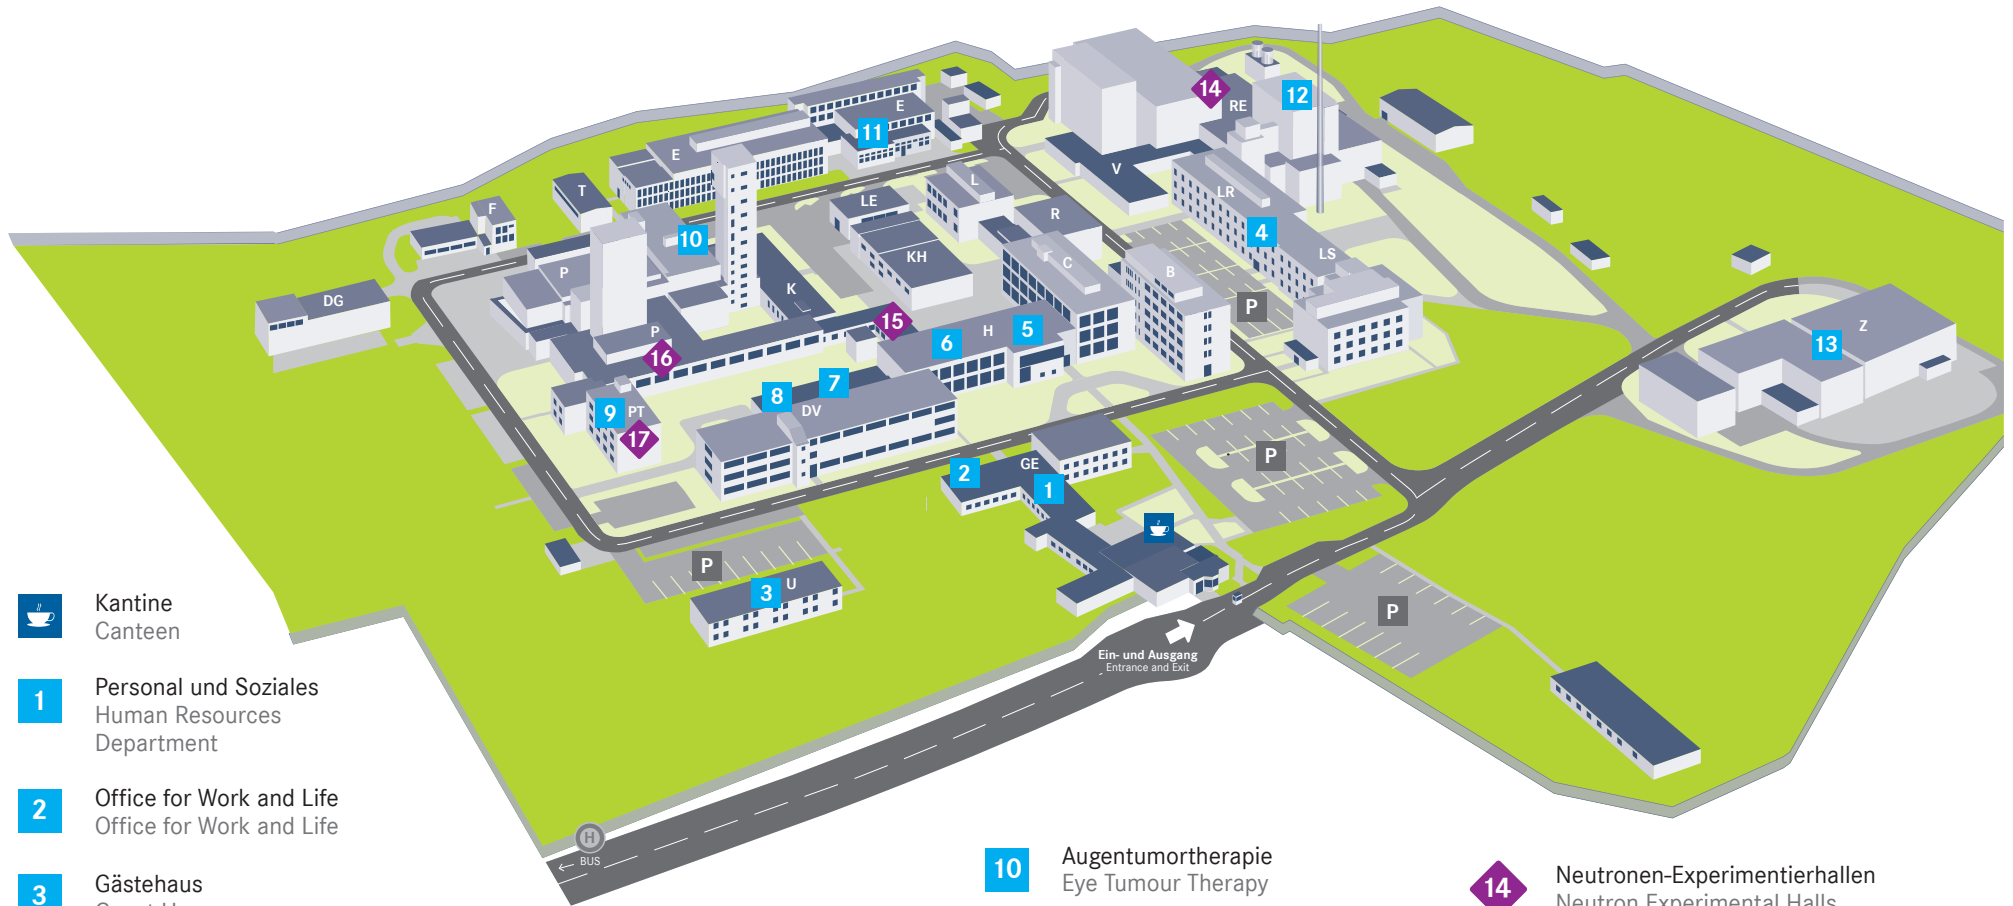

GEBÄUDEPLAN CAMPUS MAP

MAP OF LISE-MEITNER-CAMPUS WANNSEE

Kantine
Canteen

1 Personal und Soziales
Human Resources
Department

2 Office for Work and Life
Office for Work and Life

3 Gästehaus
Guest House

4 Nutzerbüro BER II
User Office BER II

5 Hörsaal
Lecture Hall

6 Kolloquiumsraum
Colloquium Room

7 Schülerlabor
School Lab

8 Poststelle | Ausweise
Post Office | ID cards

9 Geschäftsführung | Kommunikation
Management | Communication

10 Augentumorthherapie
Eye Tumour Therapy

11 Warenannahme
Goods Receiving Department

12 Forschungsreaktor
Research Reactor

13 Landessammelstelle Berlin
State collection centers for
radioactive waste

14 Neutronen-Experimentierhallen
Neutron Experimental Halls