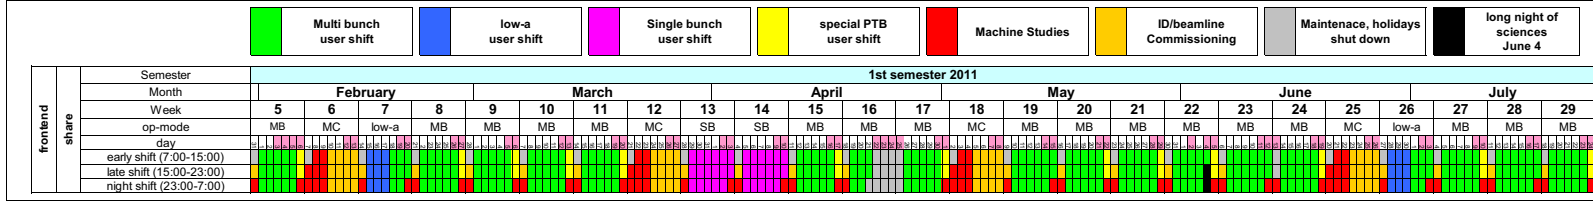

2011/1 BESSY II Beamtime Schedule / Operations Calendar

2011/2 BESSY II Beamtime Schedule / Operations Calendar